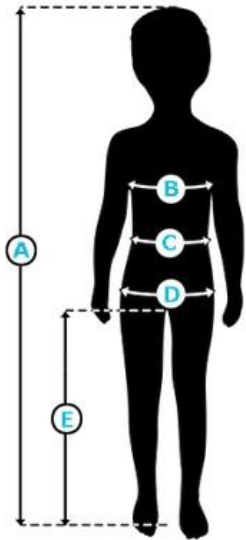

Hats, hair bands and headbands

Size	Head contour
U	52,5 cm

Gloves

Size	U
Hand Length	22 cm
Hand Width	17 cm

Boy

Tops and bottoms Shirts, T-shirts, polos, jackets, sweatshirts, trousers

All trousers and skirts fit perfectly thanks to an adjustable waist with elastic and a button.

Size	4	5/6	7/8	9/10	11/12	13/14
Age	3/4 years	5/6 years	7/8 years	9/10 years	11/12 years	13/14 years
Height (A)	104 cm	116 cm	128 cm	140 cm	152 cm	164 cm
Chest (B)	56 cm	60 cm	64 cm	68 cm	74 cm	80 cm
Waist (C)	53 cm	56 cm	59 cm	62 cm	66 cm	70 cm
Hips (D)	61 cm	66 cm	71 cm	76 cm	81 cm	86 cm
Inseam length (E)	44,5 cm	51 cm	57,5 cm	63,5 cm	70 cm	76,5 cm

Size	S	M	L	XL
Age	3/4/5 years	6/7/8 years	9/10/11 years	12/13/14 years
Height (A)	93-110 cm	111-128 cm	129-146 cm	147-164 cm

Hats, hair bands and headbands

Size	Head contour
U	52,7 cm

Gloves

Size	U
Hand Length	22 cm
Hand Width	17 cm

Baby

Size guide Shirts, T-shirts, polos, jackets, sweatshirts, trousers

All trousers and skirts fit perfectly thanks to an adjustable waist with elastic and a button.

Size	3M	6M	12M	18M	24M
Age	0-3m	3-6m	6-12m	12-18m	18-24m
Height (A)	62 cm	68 cm	74 cm	80 cm	86 cm
Chest (B)	44,5 cm	46,5 cm	48,5 cm	50,5 cm	52,5 cm
Waist (C)	44 cm	46 cm	48 cm	50 cm	52 cm
Hips (D)	44 cm	47 cm	50 cm	53 cm	56 cm