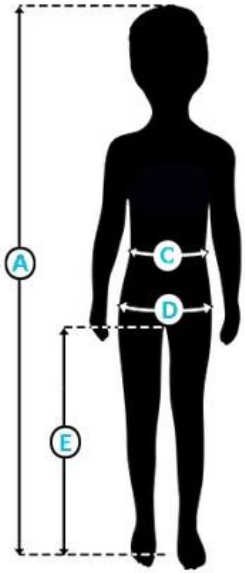

Boys and girls size guide

Girl

Tops Dresses, jackets, sweatshirts, shirts, T-shirts, trousers

All trousers and skirts fit perfectly thanks to an adjustable waist with elastic and a button.

Size	4	5/6	7/8	9/10	11/12	13/14
Age	3/4 years	5/6 years	7/8 years	9/10 years	11/12 years	13/14 years
Height (A)	104 cm	116 cm	128 cm	140 cm	152 cm	164 cm
Chest (B)	56 cm	60 cm	64 cm	68 cm	73 cm	78 cm
Waist (C)	52 cm	54 cm	56 cm	59 cm	62 cm	65 cm
Hips (D)	61 cm	66 cm	71 cm	76 cm	81,5 cm	87 cm
Inseam length (E)	44 cm	50 cm	56 cm	63 cm	69 cm	75 cm

Size	S	M	L	XL
Age	3/4/5 years	6/7/8 years	9/10/11 years	12/13/14 years
Height (A)	93-110 cm	111-128 cm	129-146 cm	147-164 cm

Leggings and tights

Size	S	M	L	XL
Age	3/4 years	5/6 years - 7/8 years	9/10 years - 11/12 years	13/14 years
Height (A)	104 cm	116 - 128 cm	140 - 152 cm	164 cm
Waist (C)	52 cm	54 - 56 cm	59 - 62 cm	65 cm
Hips (D)	61 cm	66 - 71 cm	71 - 81,5 cm	87 cm
Inseam length (E)	44 cm	50 - 56 cm	63 - 69 cm	75 cm

Hats, hair bands and headbands

Size	Head contour
U	52,5 cm

Gloves

Size	U
Hand Length	22 cm
Hand Width	17 cm

Boy

Tops and bottoms Shirts, T-shirts, polos, jackets, sweatshirts, trousers

All trousers and skirts fit perfectly thanks to an adjustable waist with elastic and a button.

Size	4	5/6	7/8	9/10	11/12	13/14
Age	3/4 years	5/6 years	7/8 years	9/10 years	11/12 years	13/14 years
Height (A)	104 cm	116 cm	128 cm	140 cm	152 cm	164 cm
Chest (B)	56 cm	60 cm	64 cm	68 cm	74 cm	80 cm
Waist (C)	53 cm	56 cm	59 cm	62 cm	66 cm	70 cm
Hips (D)	61 cm	66 cm	71 cm	76 cm	81 cm	86 cm
Inseam length (E)	44,5 cm	51 cm	57,5 cm	63,5 cm	70 cm	76,5 cm