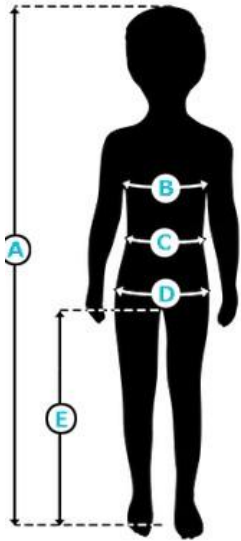

Boys and girls size guide

Girl

Tops Dresses, jackets, sweatshirts, shirts, T-shirts, trousers

All trousers and skirts fit perfectly thanks to an adjustable waist with elastic and a button.

Size	4	5/6	7/8	9/10	11/12	13/14
Age	3/4 years	5/6 years	7/8 years	9/10 years	11/12 years	13/14 years
Height (A)	104 cm	116 cm	128 cm	140 cm	152 cm	164 cm
Chest (B)	56 cm	60 cm	64 cm	68 cm	73 cm	78 cm
Waist (C)	52 cm	54 cm	56 cm	59 cm	62 cm	65 cm
Hips (D)	61 cm	66 cm	71 cm	76 cm	81,5 cm	87 cm
Inseam length (E)	44 cm	50 cm	56 cm	63 cm	69 cm	75 cm

Size	S	M	L	XL
Age	3/4/5 years	6/7/8 years	9/10/11 years	12/13/14 years
Height (A)	93-110 cm	111-128 cm	129-146 cm	147-164 cm

Leggings and tights

Size	S	M	L	XL
Age	3/4 years	5/6 years - 7/8 years	9/10 years - 11/12 years	13/14 years
Height (A)	104 cm	116 - 128 cm	140 - 152 cm	164 cm
Waist (C)	52 cm	54 - 56 cm	59 - 62 cm	65 cm
Hips (D)	61 cm	66 - 71 cm	71 - 81,5 cm	87 cm
Inseam length (E)	44 cm	50 - 56 cm	63 - 69 cm	75 cm

Hats, hair bands and headbands

Size	Head contour
U	52,5 cm

Gloves

Size	U
Hand Length	22 cm
Hand Width	17 cm

Boy

Tops and bottoms Shirts, T-shirts, polos, jackets, sweatshirts, trousers

All trousers and skirts fit perfectly thanks to an adjustable waist with elastic and a button.

Size	4	5/6	7/8	9/10	11/12	13/14
Age	3/4 years	5/6 years	7/8 years	9/10 years	11/12 years	13/14 years
Height (A)	104 cm	116 cm	128 cm	140 cm	152 cm	164 cm
Chest (B)	56 cm	60 cm	64 cm	68 cm	74 cm	80 cm
Waist (C)	53 cm	56 cm	59 cm	62 cm	66 cm	70 cm
Hips (D)	61 cm	66 cm	71 cm	76 cm	81 cm	86 cm
Inseam length (E)	44,5 cm	51 cm	57,5 cm	63,5 cm	70 cm	76,5 cm